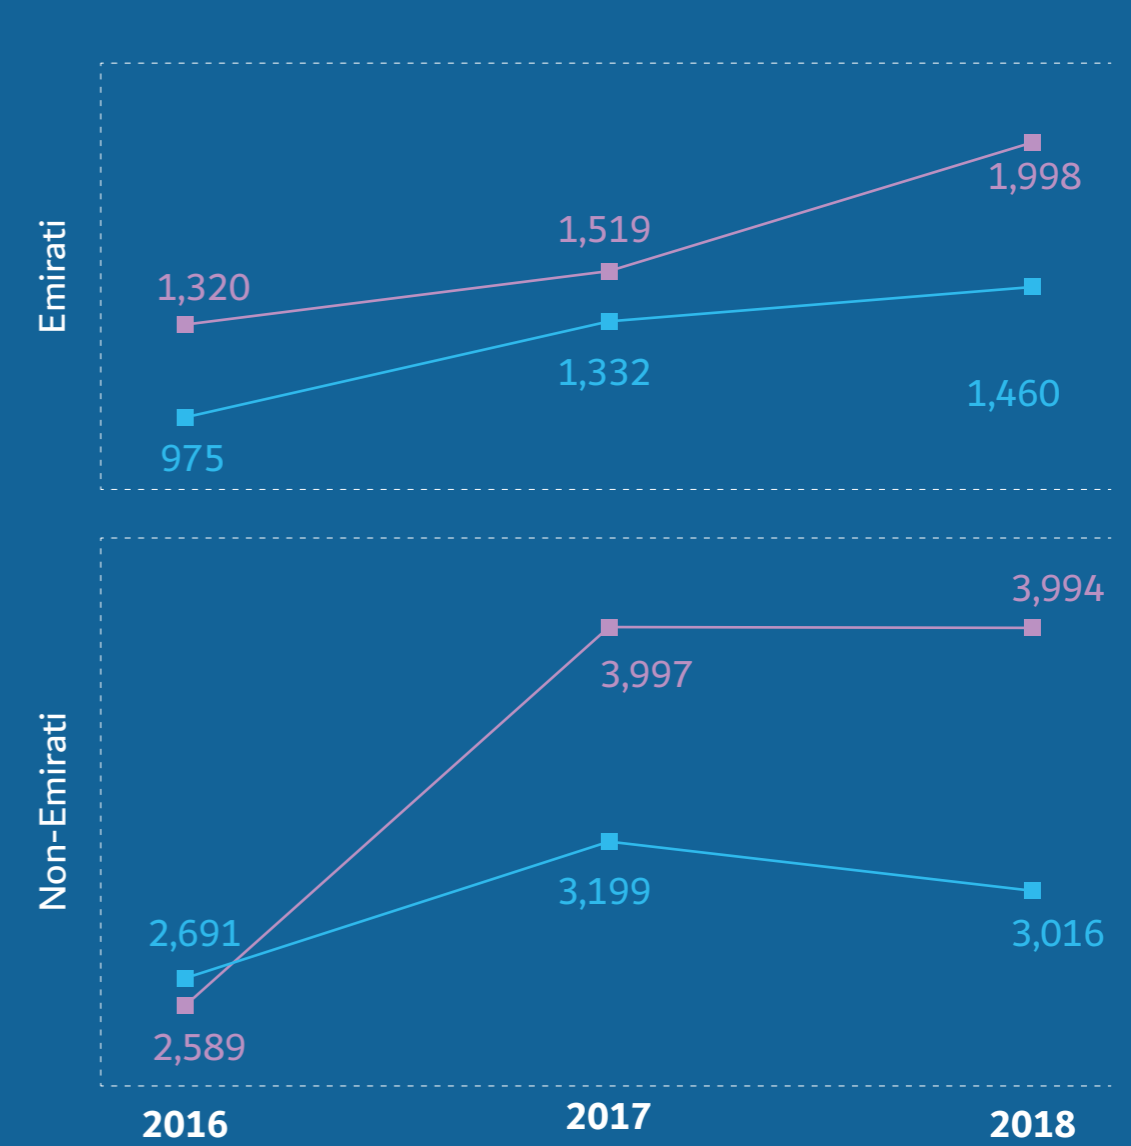

Unemployment Rate in Dubai Stands at 0.5%

4.0% Emirati 0.3% Non-Emirati

Unemployment rate of working-age

Unemployed of working-age

Refined economic participation rates of working age "Permanent residents in Dubai"

Year	Emirati			Non-Emirati		
	Male	Female	Total	Male	Female	Total
2018	62.6	36.5	49.4	96.9	55.9	85.5
2017	65.4	37.4	51.1	95.9	55.7	85.3
2016	61.3	35.8	48.2	96.7	51.4	84.8

Male Female Total

Employed of working-age