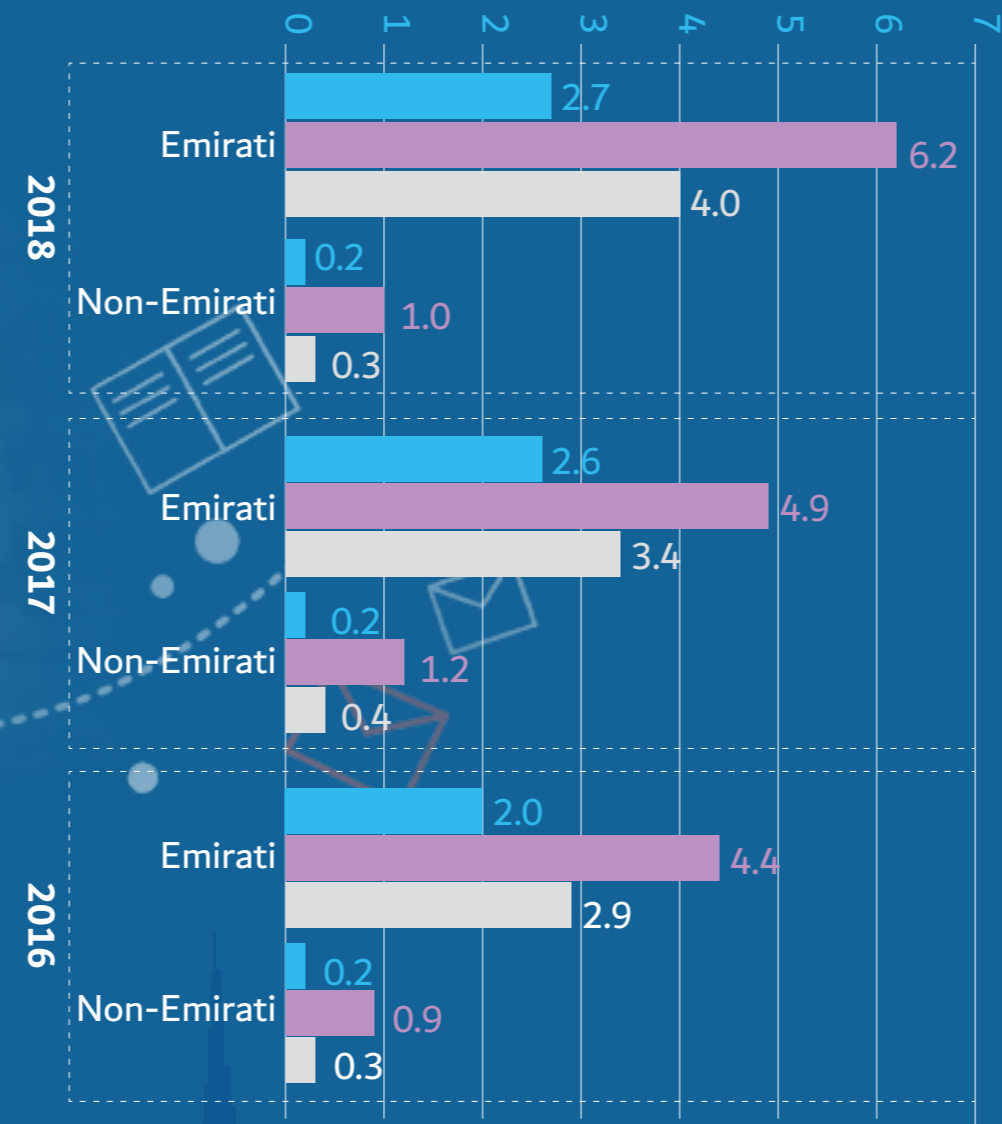

Unemployment Rate in Dubai Stands at 0.5%

4.0% Emirati 0.3% Non-Emirati

Unemployment rate of working-age

Unemployed of working-age

Refined economic participation rates of working age "Permanent residents in Dubai"

Year	Emirati			Non-Emirati		
	Male	Female	Total	Male	Female	Total
2018	62.6	36.5	49.4	96.9	55.9	85.5
2017	65.4	37.4	51.1	95.9	55.7	85.3
2016	61.3	35.8	48.2	96.7	51.4	84.8

Male Female Total

Employed of working-age